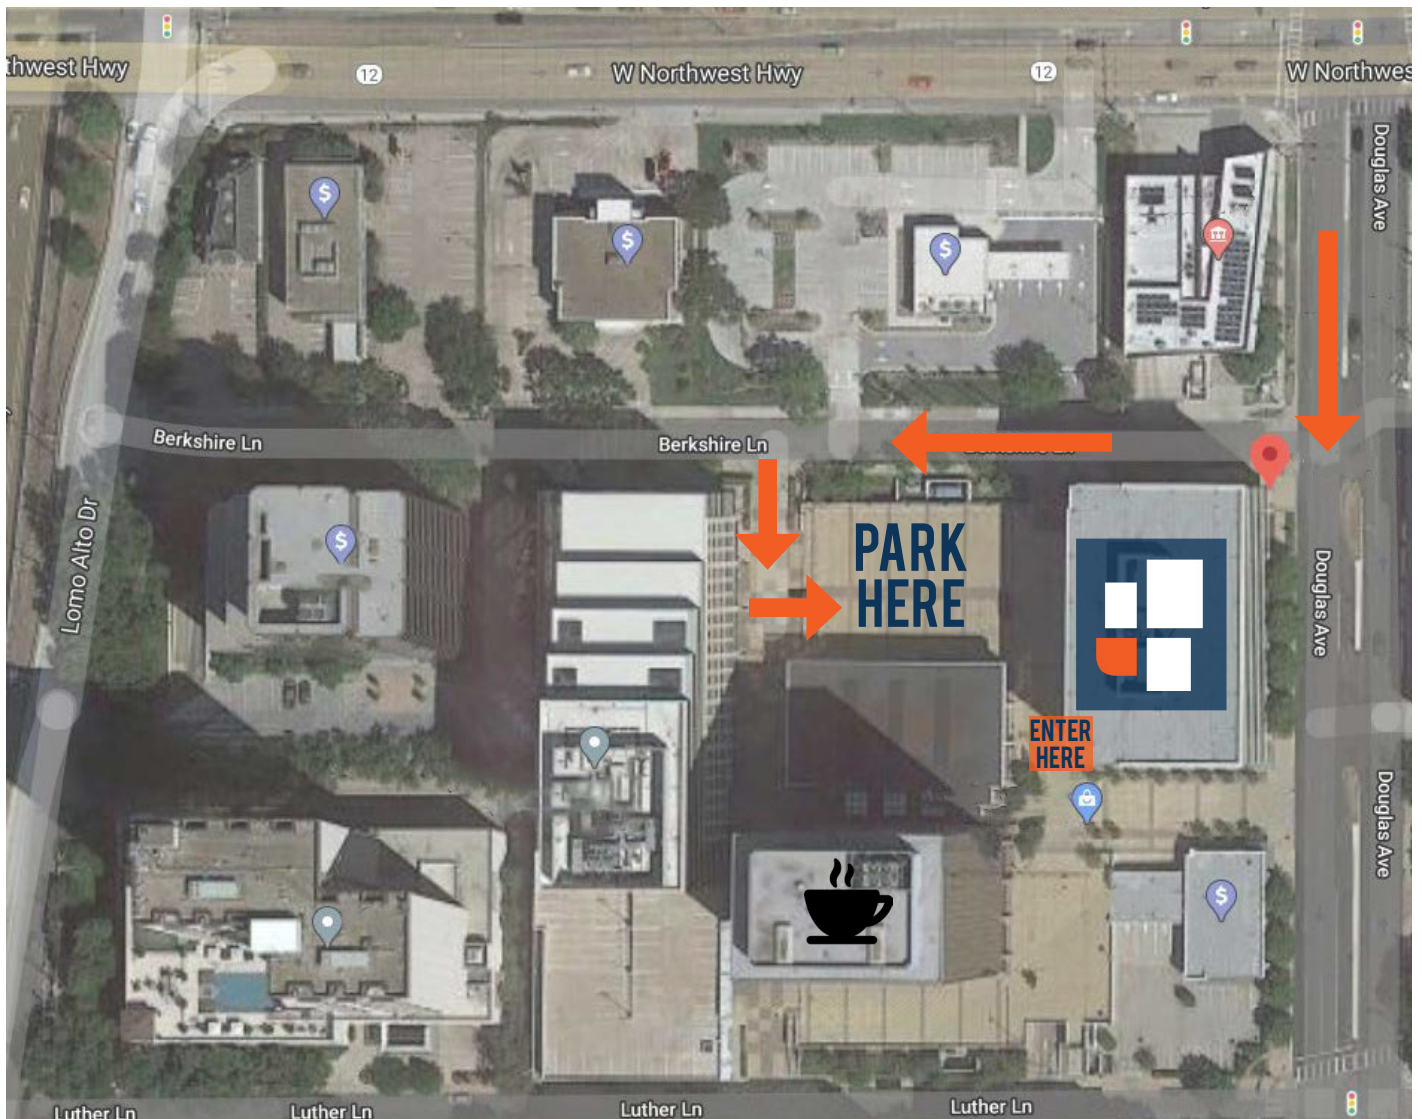

# DALLAS PARKING

8343 DOUGLAS AVENUE, SUITE 400  
DALLAS, TX 75225

- From Northwest Highway, turn right on Berkshire Lane
- Continue on Berkshire until you can turn left and go up the ramp
- Enter the parking lot immediately on your left by pulling a ticket
- Park in the surface lot and access the building on the left closest to Douglas Avenue